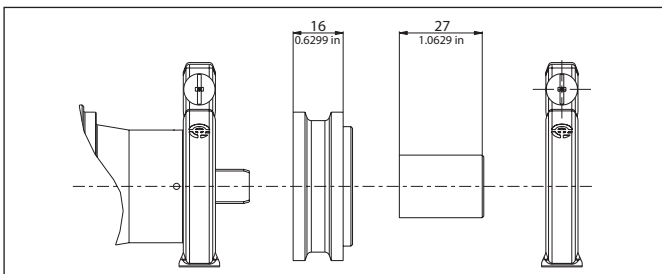

Rotary vane pumps

Optional mountings

Notes: The drawing illustrates the minimum dimensional requirement of the motor in order to grant the proper alignment between pump and motor.
Tool AT-190_1 is available upon request to verify the compliance with the motor to the above requirements.
Misalignment between motor and pump shaft might cause excessive noise at first and damage to pump and/or motor afterwards with possible leakages of liquid and subsequent blockage of the unit.

PO SERIES

FLANGE MOUNTING

PO/MO/IG SERIES

KIT 48YZ

POS	DESCRIPTION	MATERIAL	CODE	QUANTITY
1	SPACER 48 YZ	PLASTIC	92-01-04	1
	HIGH TEMPERATURE SPACER 48 YZ	PLASTIC	92-01-05	1
2	CROSS COUPLING MALE/FEMALE	PLASTIC	91-03-06	1
	HEAVY DUTY CROSS COUPLING MALE/FEMALE	PLASTIC	91-03-10	1
3	CLAMP	S.S.	94-80-01	1