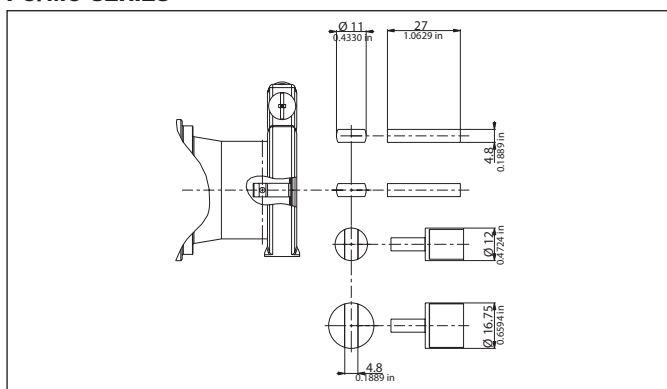

Rotary vane pumps

Optional mountings

Notes: The drawing illustrates the minimum dimensional requirement of the motor in order to grant the proper alignment between pump and motor.
Tool AT-190_1 is available upon request to verify the compliance with the motor to the above requirements.
Misalignment between motor and pump shaft might cause excessive noise at first and damage to pump and/or motor afterwards with possible leakages of liquid and subsequent blockage of the unit.

PO/MO SERIES

DUMPER COUPLING FOR RPM MOTORS

POS	DESCRIPTION	MATERIAL	CODE	QUANTITY
1	COUPLING MALE/FEMALE	PLASTIC	91-03-05	1

PO/MO SERIES

FEMALE SHAFT WITH COUPLING

POS	DESCRIPTION	MATERIAL	CODE	QUANTITY
1	FLAT COUPLING	PLASTIC	91-03-01	1
2	FLAT COUPLING	BRASS	91-03-02	1
3	CROSS COUPLING	BRASS	91-03-04	1
4	CROSS COUPLING	BRASS	91-03-03	1

PO SERIES

COUPLING FOR "1" PUMP ROTOR

POS	DESCRIPTION	MATERIAL	CODE	QUANTITY
1	"1" SPLINED COUPLING	PLASTIC	91-03-11	1

Fluid-o-Tech reserves the right to alter the specifications indicated in this catalogue at any time and without prior notice.