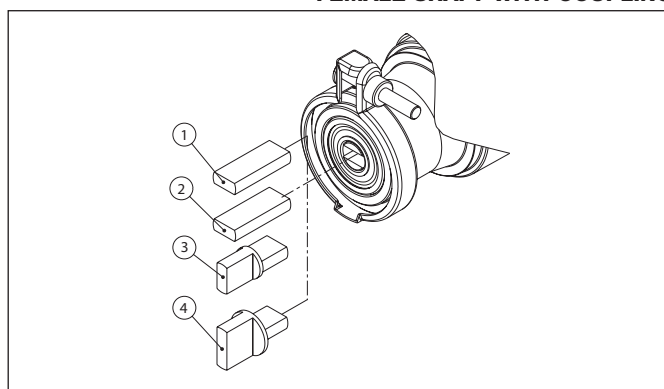

PO/MO SERIES

DUMPER COUPLING FOR RPM MOTORS

POS	DESCRIPTION	MATERIAL	CODE	QUANTITY
1	COUPLING MALE/FEMALE	PLASTIC	91-03-05	1

PO/MO SERIES

FEMALE SHAFT WITH COUPLING

POS	DESCRIPTION	MATERIAL	CODE	QUANTITY
1	FLAT COUPLING	PLASTIC	91-03-01	1
2	FLAT COUPLING	BRASS	91-03-02	1
3	CROSS COUPLING	BRASS	91-03-04	1
4	CROSS COUPLING	BRASS	91-03-03	1

PO SERIES

COUPLING FOR "1" PUMP ROTOR

POS	DESCRIPTION	MATERIAL	CODE	QUANTITY
1	"1" SPLINED COUPLING	PLASTIC	91-03-11	1

Fluid-o-Tech reserves the right to alter the specifications indicated in this catalogue at any time and without prior notice.