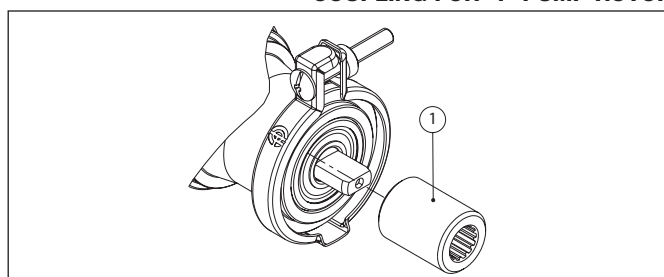

Rotary vane pumps

Optional mountings

Notes: The drawing illustrates the minimum dimensional requirement of the motor in order to grant the proper alignment between pump and motor.
Tool AT-190_1 is available upon request to verify the compliance with the motor to the above requirements.
Misalignment between motor and pump shaft might cause excessive noise at first and damage to pump and/or motor afterwards with possible leakages of liquid and subsequent blockage of the unit.

PO/MO SERIES

DUMPER COUPLING FOR RPM MOTORS

POS	DESCRIPTION	MATERIAL	CODE	QUANTITY
1	COUPLING MALE/FEMALE	PLASTIC	91-03-05	1

PO/MO SERIES

FEMALE SHAFT WITH COUPLING

POS	DESCRIPTION	MATERIAL	CODE	QUANTITY
1	FLAT COUPLING	PLASTIC	91-03-01	1
2	FLAT COUPLING	BRASS	91-03-02	1
3	CROSS COUPLING	BRASS	91-03-04	1
4	CROSS COUPLING	BRASS	91-03-03	1

PO SERIES

COUPLING FOR "1" PUMP ROTOR

POS	DESCRIPTION	MATERIAL	CODE	QUANTITY
1	"1" SPLINED COUPLING	PLASTIC	91-03-11	1

Fluid-o-Tech reserves the right to alter the specifications indicated in this catalogue at any time and without prior notice.