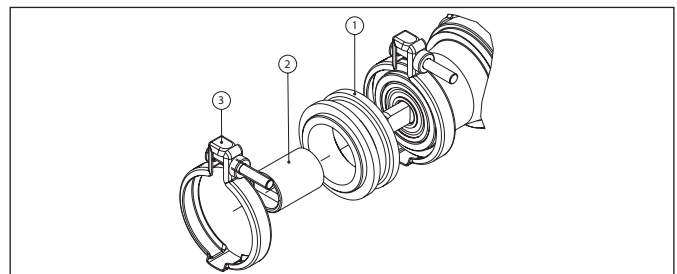

PO SERIES

FLANGE MOUNTING

PO/MO/IG SERIES

KIT 48YZ

POS	DESCRIPTION	MATERIAL	CODE	QUANTITY
1	SPACER 48 YZ	PLASTIC	92-01-04	1
	HIGH TEMPERATURE SPACER 48 YZ	PLASTIC	92-01-05	1
2	CROSS COUPLING MALE/FEMALE	PLASTIC	91-03-06	1
	HEAVY DUTY CROSS COUPLING MALE/FEMALE	PLASTIC	91-03-10	1
3	CLAMP	S.S.	94-80-01	1