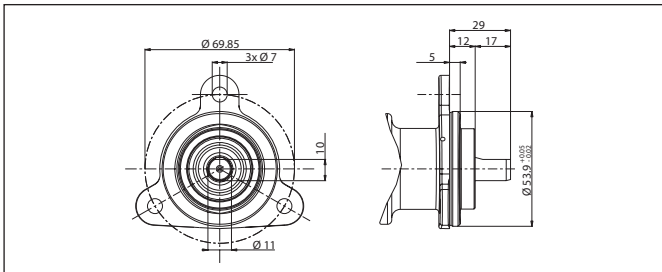

Rotary vane pumps

Optional mountings

Notes: The drawing illustrates the minimum dimensional requirement of the motor in order to grant the proper alignment between pump and motor.
Tool AT-190_1 is available upon request to verify the compliance with the motor to the above requirements.
Misalignment between motor and pump shaft might cause excessive noise at first and damage to pump and/or motor afterwards with possible leakages of liquid and subsequent blockage of the unit.

PO SERIES

FLANGE MOUNTING

PO/MO/IG SERIES

KIT 48YZ

POS	DESCRIPTION	MATERIAL	CODE	QUANTITY
1	SPACER 48 YZ	PLASTIC	92-01-04	1
	HIGH TEMPERATURE SPACER 48 YZ	PLASTIC	92-01-05	1
2	CROSS COUPLING MALE/FEMALE	PLASTIC	91-03-06	1
	HEAVY DUTY CROSS COUPLING MALE/FEMALE	PLASTIC	91-03-10	1
3	CLAMP	S.S.	94-80-01	1

PO/MO SERIES

DUMPER COUPLING FOR RPM MOTORS

POS	DESCRIPTION	MATERIAL	CODE	QUANTITY
1	COUPLING MALE/FEMALE	PLASTIC	91-03-05	1

PO/MO SERIES

FEMALE SHAFT WITH COUPLING

POS	DESCRIPTION	MATERIAL	CODE	QUANTITY
1	FLAT COUPLING	PLASTIC	91-03-01	1
2	FLAT COUPLING	BRASS	91-03-02	1
3	CROSS COUPLING	BRASS	91-03-04	1
4	CROSS COUPLING	BRASS	91-03-03	1