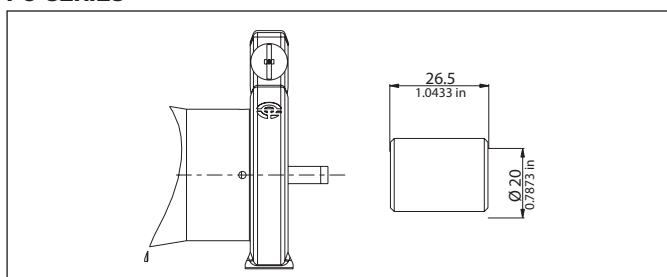

PO/MO SERIES

DUMPER COUPLING FOR RPM MOTORS

POS	DESCRIPTION	MATERIAL	CODE	QUANTITY
1	COUPLING MALE/FEMALE	PLASTIC	91-03-05	1

PO/MO SERIES

FEMALE SHAFT WITH COUPLING

POS	DESCRIPTION	MATERIAL	CODE	QUANTITY
1	FLAT COUPLING	PLASTIC	91-03-01	1
2	FLAT COUPLING	BRASS	91-03-02	1
3	CROSS COUPLING	BRASS	91-03-04	1
4	CROSS COUPLING	BRASS	91-03-03	1

PO SERIES

COUPLING FOR "1" PUMP ROTOR

POS	DESCRIPTION	MATERIAL	CODE	QUANTITY
1	"1" SPLINED COUPLING	PLASTIC	91-03-11	1

Fluid-o-Tech reserves the right to alter the specifications indicated in this catalogue at any time and without prior notice.

Fluid-o-Tech srl
Via Leonardo da Vinci, 40
20094 Corsico, Milano, Italy
Tel. +39 02 9995 01
Fax +39 02 9995 0999
info@fluidotech.it

Fluid-o-Tech Int'l Inc.
161 Atwater St.,
06479 Plantsville CT (USA)
Tel. +1 (860) 276 9270
Fax +1 (860) 620 0193
info@fluid-o-tech.com

Fluid-o-Tech Int'l Inc. Japan
2nd Floor, 4-3-8, Espoir Todoroki,
Todoroki, Setagaya, Tokyo 158-0082
Tel. +81 (0) (3) 6432 1812
Fax +81 (0) (3) 6432 1813
erkkato@fluidotech.jp

Fluid-o-Tech Asia (Shanghai) Co., Ltd.
2/F, Factory building 6 (1), No. 258, Zhijiang Road,
Fengxian District, Shanghai City, Z.P.: 201499 China
Tel. +86 (021) 67100 838
Fax +86 (021) 67100 605
info@fluidotech-asia.com