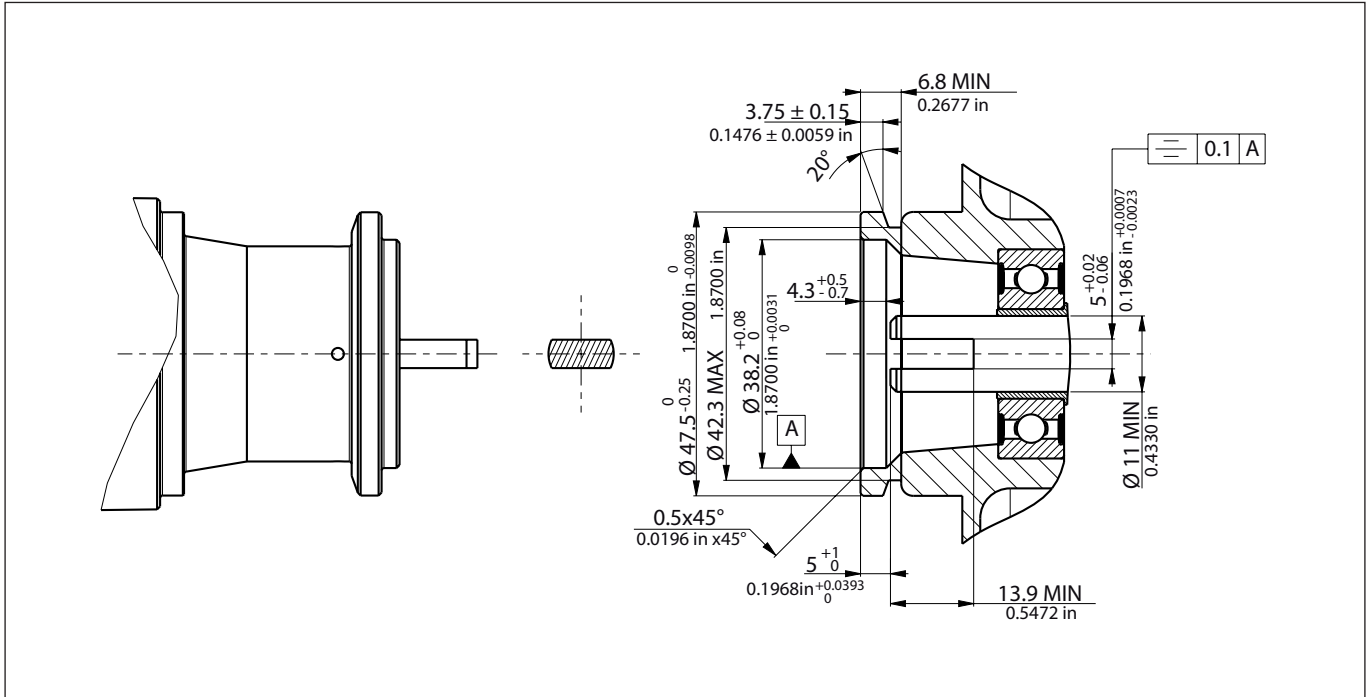

Rotary vane pumps

Optional mountings

Notes: The drawing illustrates the minimum dimensional requirement of the motor in order to grant the proper alignment between pump and motor.
Tool AT-190_1 is available upon request to verify the compliance with the motor to the above requirements.
Misalignment between motor and pump shaft might cause excessive noise at first and damage to pump and/or motor afterwards with possible leakages of liquid and subsequent blockage of the unit.

PO SERIES

FLANGE MOUNTING

PO/MO/IG SERIES

KIT 48YZ

POS	DESCRIPTION	MATERIAL	CODE	QUANTITY
1	SPACER 48 YZ	PLASTIC	92-01-04	1
	HIGH TEMPERATURE SPACER 48 YZ	PLASTIC	92-01-05	1
2	CROSS COUPLING MALE/FEMALE	PLASTIC	91-03-06	1
	HEAVY DUTY CROSS COUPLING MALE/FEMALE	PLASTIC	91-03-10	1
3	CLAMP	S.S.	94-80-01	1

PO/MO SERIES

DUMPER COUPLING FOR RPM MOTORS

POS	DESCRIPTION	MATERIAL	CODE	QUANTITY
1	COUPLING MALE/FEMALE	PLASTIC	91-03-05	1

PO/MO SERIES

FEMALE SHAFT WITH COUPLING

POS	DESCRIPTION	MATERIAL	CODE	QUANTITY
1	FLAT COUPLING	PLASTIC	91-03-01	1
2	FLAT COUPLING	BRASS	91-03-02	1
3	CROSS COUPLING	BRASS	91-03-04	1
4	CROSS COUPLING	BRASS	91-03-03	1

PO SERIES

COUPLING FOR "1" PUMP ROTOR

POS	DESCRIPTION	MATERIAL	CODE	QUANTITY
1	"1" SPLINED COUPLING	PLASTIC	91-03-11	1

Fluid-o-Tech reserves the right to alter the specifications indicated in this catalogue at any time and without prior notice.