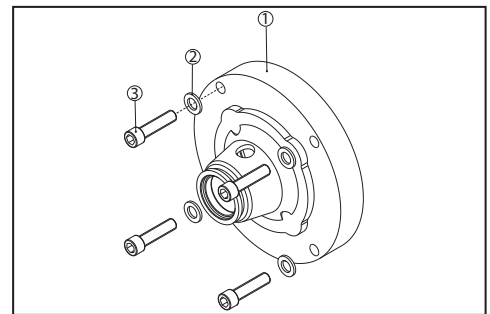

# Rotary vane pumps Adapters and Couplings

**M71 - B14 (92-80-01)**

POS	DESCRIPTION	MATERIAL	CODE	QUANTITY
1	<b>ADAPTER M71 - B14</b>	PLASTIC	92-01-01	1
2	<b>6 MM FLAT WASHER</b>	STEEL	90-21-07	4
3	<b>SCREW M6X20 mm</b>	STEEL	90-01-02	4

**M80 - B14 (92-80-02)**

POS	DESCRIPTION	MATERIAL	CODE	QUANTITY
1	<b>ADAPTER M80 - B14</b>	PLASTIC	92-01-02	1
2	<b>6 MM FLAT WASHER</b>	STEEL	90-21-07	4
3	<b>SCREW M6X35 MM</b>	STEEL	90-01-04	4

**NEMA 56C (92-80-03)**

POS	DESCRIPTION	MATERIAL	CODE	QUANTITY
1	<b>ADAPTER NEMA 56C</b>	PLASTIC	92-01-03	1
2	<b>10 mm FLAT WASHER</b>	STEEL	90-21-08	4
3	<b>SCREW 3/8" 16X1-1/2"</b>	STEEL	90-01-02	4

**M71 - B14 (91-81-05)**

POS	DESCRIPTION	MATERIAL	CODE	QUANTITY
1	<b>COUPLING WITH 14 mm BORE</b>	BRASS	91-01-06	1
2	<b>INSERT</b>	RUBBER	91-02-03	1
3	<b>COUPLING - FLAT SIDE</b>	BRASS	91-01-03	1