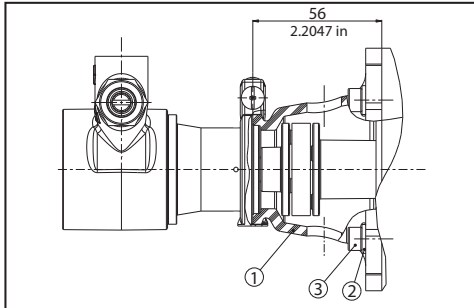

# Rotary vane pumps Adapters and Couplings

**M71 - B14 (92-80-01)**

POS	DESCRIPTION	MATERIAL	CODE	QUANTITY
1	<b>ADAPTER M71 - B14</b>	PLASTIC	92-01-01	1
2	<b>6 MM FLAT WASHER</b>	STEEL	90-21-07	4
3	<b>SCREW M6X20 mm</b>	STEEL	90-01-02	4

**M80 - B14 (92-80-02)**

POS	DESCRIPTION	MATERIAL	CODE	QUANTITY
1	<b>ADAPTER M80 - B14</b>	PLASTIC	92-01-02	1
2	<b>6 MM FLAT WASHER</b>	STEEL	90-21-07	4
3	<b>SCREW M6X35 MM</b>	STEEL	90-01-04	4

**NEMA 56C (92-80-03)**

POS	DESCRIPTION	MATERIAL	CODE	QUANTITY
1	<b>ADAPTER NEMA 56C</b>	PLASTIC	92-01-03	1
2	<b>10 mm FLAT WASHER</b>	STEEL	90-21-08	4
3	<b>SCREW 3/8" 16X1-1/2"</b>	STEEL	90-01-02	4

**M71 - B14 (91-81-05)**

POS	DESCRIPTION	MATERIAL	CODE	QUANTITY
1	<b>COUPLING WITH 14 mm BORE</b>	BRASS	91-01-06	1
2	<b>INSERT</b>	RUBBER	91-02-03	1
3	<b>COUPLING - FLAT SIDE</b>	BRASS	91-01-03	1

**M80 - B14 (91-81-08)**

POS	DESCRIPTION	MATERIAL	CODE	QUANTITY
1	<b>COUPLING WITH 19 mm BORE</b>	STEEL	91-01-12	1
2	<b>SET SCREW M6X8 mm</b>	STEEL	90-03-05	1
3	<b>INSERT</b>	RUBBER	91-02-02	1
4	<b>COUPLING - FLAT SIDE</b>	STEEL	91-01-08	1