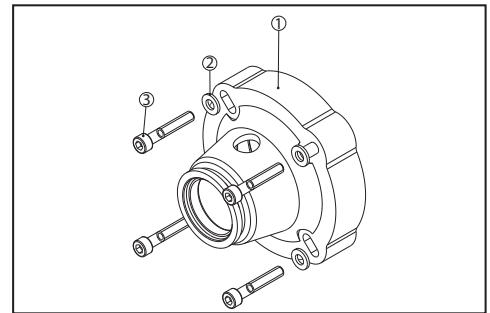

# Rotary vane pumps Adapters and Couplings

**M71 - B14 (92-80-01)**

POS	DESCRIPTION	MATERIAL	CODE	QUANTITY
1	<b>ADAPTER M71 - B14</b>	PLASTIC	92-01-01	1
2	<b>6 MM FLAT WASHER</b>	STEEL	90-21-07	4
3	<b>SCREW M6X20 mm</b>	STEEL	90-01-02	4

**M80 - B14 (92-80-02)**

POS	DESCRIPTION	MATERIAL	CODE	QUANTITY
1	<b>ADAPTER M80 - B14</b>	PLASTIC	92-01-02	1
2	<b>6 MM FLAT WASHER</b>	STEEL	90-21-07	4
3	<b>SCREW M6X35 MM</b>	STEEL	90-01-04	4

**NEMA 56C (92-80-03)**

POS	DESCRIPTION	MATERIAL	CODE	QUANTITY
1	<b>ADAPTER NEMA 56C</b>	PLASTIC	92-01-03	1
2	<b>10 mm FLAT WASHER</b>	STEEL	90-21-08	4
3	<b>SCREW 3/8" 16X1-1/2"</b>	STEEL	90-01-02	4

**M71 - B14 (91-81-05)**

POS	DESCRIPTION	MATERIAL	CODE	QUANTITY
1	<b>COUPLING WITH 14 mm BORE</b>	BRASS	91-01-06	1
2	<b>INSERT</b>	RUBBER	91-02-03	1
3	<b>COUPLING - FLAT SIDE</b>	BRASS	91-01-03	1

**M80 - B14 (91-81-08)**

POS	DESCRIPTION	MATERIAL	CODE	QUANTITY
1	<b>COUPLING WITH 19 mm BORE</b>	STEEL	91-01-12	1
2	<b>SET SCREW M6X8 mm</b>	STEEL	90-03-05	1
3	<b>INSERT</b>	RUBBER	91-02-02	1
4	<b>COUPLING - FLAT SIDE</b>	STEEL	91-01-08	1