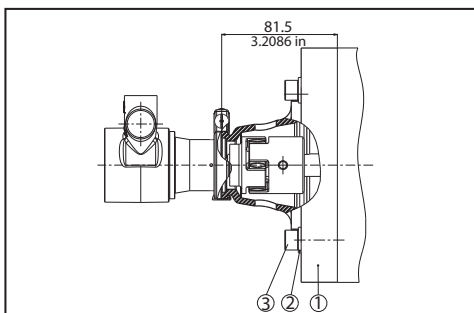

# Rotary vane pumps Adapters and Couplings

**M71 - B14 (92-80-01)**

POS	DESCRIPTION	MATERIAL	CODE	QUANTITY
1	<b>ADAPTER M71 - B14</b>	PLASTIC	92-01-01	1
2	<b>6 MM FLAT WASHER</b>	STEEL	90-21-07	4
3	<b>SCREW M6X20 mm</b>	STEEL	90-01-02	4

**M80 - B14 (92-80-02)**

POS	DESCRIPTION	MATERIAL	CODE	QUANTITY
1	<b>ADAPTER M80 - B14</b>	PLASTIC	92-01-02	1
2	<b>6 MM FLAT WASHER</b>	STEEL	90-21-07	4
3	<b>SCREW M6X35 MM</b>	STEEL	90-01-04	4

**NEMA 56C (92-80-03)**

POS	DESCRIPTION	MATERIAL	CODE	QUANTITY
1	<b>ADAPTER NEMA 56C</b>	PLASTIC	92-01-03	1
2	<b>10 mm FLAT WASHER</b>	STEEL	90-21-08	4
3	<b>SCREW 3/8" 16X1-1/2"</b>	STEEL	90-01-02	4

**M71 - B14 (91-81-05)**

POS	DESCRIPTION	MATERIAL	CODE	QUANTITY
1	<b>COUPLING WITH 14 mm BORE</b>	BRASS	91-01-06	1
2	<b>INSERT</b>	RUBBER	91-02-03	1
3	<b>COUPLING - FLAT SIDE</b>	BRASS	91-01-03	1

**M80 - B14 (91-81-08)**

POS	DESCRIPTION	MATERIAL	CODE	QUANTITY
1	<b>COUPLING WITH 19 mm BORE</b>	STEEL	91-01-12	1
2	<b>SET SCREW M6X8 mm</b>	STEEL	90-03-05	1
3	<b>INSERT</b>	RUBBER	91-02-02	1
4	<b>COUPLING - FLAT SIDE</b>	STEEL	91-01-08	1