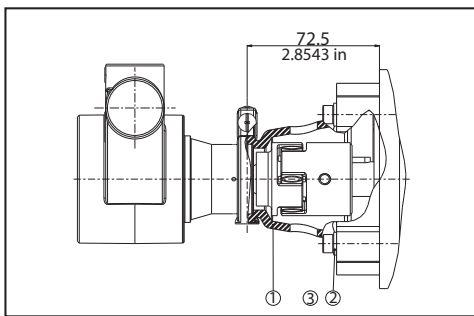

# Rotary vane pumps Adapters and Couplings

**M71 - B14 (92-80-01)**

POS	DESCRIPTION	MATERIAL	CODE	QUANTITY
1	<b>ADAPTER M71 - B14</b>	PLASTIC	92-01-01	1
2	<b>6 MM FLAT WASHER</b>	STEEL	90-21-07	4
3	<b>SCREW M6X20 mm</b>	STEEL	90-01-02	4

**M80 - B14 (92-80-02)**

POS	DESCRIPTION	MATERIAL	CODE	QUANTITY
1	<b>ADAPTER M80 - B14</b>	PLASTIC	92-01-02	1
2	<b>6 MM FLAT WASHER</b>	STEEL	90-21-07	4
3	<b>SCREW M6X35 MM</b>	STEEL	90-01-04	4

**NEMA 56C (92-80-03)**

POS	DESCRIPTION	MATERIAL	CODE	QUANTITY
1	<b>ADAPTER NEMA 56C</b>	PLASTIC	92-01-03	1
2	<b>10 mm FLAT WASHER</b>	STEEL	90-21-08	4
3	<b>SCREW 3/8" 16X1-1/2"</b>	STEEL	90-01-02	4

**M71 - B14 (91-81-05)**

POS	DESCRIPTION	MATERIAL	CODE	QUANTITY
1	<b>COUPLING WITH 14 mm BORE</b>	BRASS	91-01-06	1
2	<b>INSERT</b>	RUBBER	91-02-03	1
3	<b>COUPLING - FLAT SIDE</b>	BRASS	91-01-03	1

**M80 - B14 (91-81-08)**

POS	DESCRIPTION	MATERIAL	CODE	QUANTITY
1	<b>COUPLING WITH 19 mm BORE</b>	STEEL	91-01-12	1
2	<b>SET SCREW M6X8 mm</b>	STEEL	90-03-05	1
3	<b>INSERT</b>	RUBBER	91-02-02	1
4	<b>COUPLING - FLAT SIDE</b>	STEEL	91-01-08	1