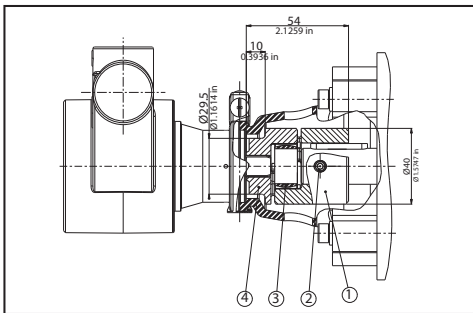

**M80 - B14 (92-80-02)**

POS	DESCRIPTION	MATERIAL	CODE	QUANTITY
1	<b>ADAPTER M80 - B14</b>	PLASTIC	92-01-02	1
2	<b>6 MM FLAT WASHER</b>	STEEL	90-21-07	4
3	<b>SCREW M6X35 MM</b>	STEEL	90-01-04	4

**NEMA 56C (92-80-03)**

POS	DESCRIPTION	MATERIAL	CODE	QUANTITY
1	<b>ADAPTER NEMA 56C</b>	PLASTIC	92-01-03	1
2	<b>10 mm FLAT WASHER</b>	STEEL	90-21-08	4
3	<b>SCREW 3/8" 16X1-1/2"</b>	STEEL	90-01-02	4

**M71 - B14 (91-81-05)**

POS	DESCRIPTION	MATERIAL	CODE	QUANTITY
1	<b>COUPLING WITH 14 mm BORE</b>	BRASS	91-01-06	1
2	<b>INSERT</b>	RUBBER	91-02-03	1
3	<b>COUPLING - FLAT SIDE</b>	BRASS	91-01-03	1

**M80 - B14 (91-81-08)**

POS	DESCRIPTION	MATERIAL	CODE	QUANTITY
1	<b>COUPLING WITH 19 mm BORE</b>	STEEL	91-01-12	1
2	<b>SET SCREW M6X8 mm</b>	STEEL	90-03-05	1
3	<b>INSERT</b>	RUBBER	91-02-02	1
4	<b>COUPLING - FLAT SIDE</b>	STEEL	91-01-08	1

**NEMA 56C(91-81-11)**

POS	DESCRIPTION	MATERIAL	CODE	QUANTITY
1	<b>COUPLING WITH 5/8" BORE</b>	STEEL	91-01-11	1
2	<b>SET SCREW M6X8 mm</b>	STEEL	90-03-05	1
3	<b>INSERT</b>	RUBBER	91-02-02	1
4	<b>COUPLING - FLAT SIDE</b>	STEEL	91-01-08	1