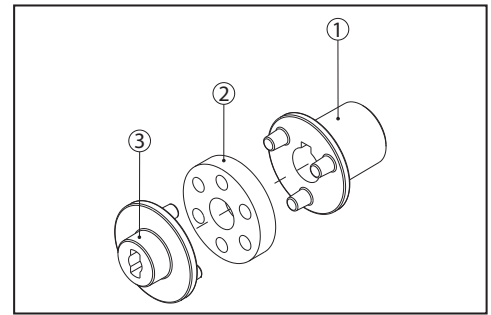

# Rotary vane pumps Adapters and Couplings

**M71 - B14 (92-80-01)**

POS	DESCRIPTION	MATERIAL	CODE	QUANTITY
1	<b>ADAPTER M71 - B14</b>	PLASTIC	92-01-01	1
2	<b>6 MM FLAT WASHER</b>	STEEL	90-21-07	4
3	<b>SCREW M6X20 mm</b>	STEEL	90-01-02	4

**M80 - B14 (92-80-02)**

POS	DESCRIPTION	MATERIAL	CODE	QUANTITY
1	<b>ADAPTER M80 - B14</b>	PLASTIC	92-01-02	1
2	<b>6 MM FLAT WASHER</b>	STEEL	90-21-07	4
3	<b>SCREW M6X35 MM</b>	STEEL	90-01-04	4

**NEMA 56C (92-80-03)**

POS	DESCRIPTION	MATERIAL	CODE	QUANTITY
1	<b>ADAPTER NEMA 56C</b>	PLASTIC	92-01-03	1
2	<b>10 mm FLAT WASHER</b>	STEEL	90-21-08	4
3	<b>SCREW 3/8" 16X1-1/2"</b>	STEEL	90-01-02	4

**M71 - B14 (91-81-05)**

POS	DESCRIPTION	MATERIAL	CODE	QUANTITY
1	<b>COUPLING WITH 14 mm BORE</b>	BRASS	91-01-06	1
2	<b>INSERT</b>	RUBBER	91-02-03	1
3	<b>COUPLING - FLAT SIDE</b>	BRASS	91-01-03	1

**M80 - B14 (91-81-08)**

POS	DESCRIPTION	MATERIAL	CODE	QUANTITY
1	<b>COUPLING WITH 19 mm BORE</b>	STEEL	91-01-12	1
2	<b>SET SCREW M6X8 mm</b>	STEEL	90-03-05	1
3	<b>INSERT</b>	RUBBER	91-02-02	1
4	<b>COUPLING - FLAT SIDE</b>	STEEL	91-01-08	1