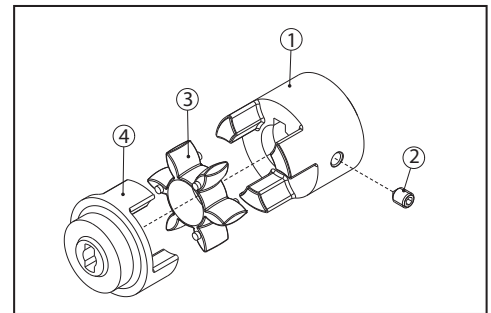

**M80 - B14 (92-80-02)**

POS	DESCRIPTION	MATERIAL	CODE	QUANTITY
1	<b>ADAPTER M80 - B14</b>	PLASTIC	92-01-02	1
2	<b>6 MM FLAT WASHER</b>	STEEL	90-21-07	4
3	<b>SCREW M6X35 MM</b>	STEEL	90-01-04	4

**NEMA 56C (92-80-03)**

POS	DESCRIPTION	MATERIAL	CODE	QUANTITY
1	<b>ADAPTER NEMA 56C</b>	PLASTIC	92-01-03	1
2	<b>10 mm FLAT WASHER</b>	STEEL	90-21-08	4
3	<b>SCREW 3/8" 16X1-1/2"</b>	STEEL	90-01-02	4

**M71 - B14 (91-81-05)**

POS	DESCRIPTION	MATERIAL	CODE	QUANTITY
1	<b>COUPLING WITH 14 mm BORE</b>	BRASS	91-01-06	1
2	<b>INSERT</b>	RUBBER	91-02-03	1
3	<b>COUPLING - FLAT SIDE</b>	BRASS	91-01-03	1

**M80 - B14 (91-81-08)**

POS	DESCRIPTION	MATERIAL	CODE	QUANTITY
1	<b>COUPLING WITH 19 mm BORE</b>	STEEL	91-01-12	1
2	<b>SET SCREW M6X8 mm</b>	STEEL	90-03-05	1
3	<b>INSERT</b>	RUBBER	91-02-02	1
4	<b>COUPLING - FLAT SIDE</b>	STEEL	91-01-08	1

**NEMA 56C(91-81-11)**

POS	DESCRIPTION	MATERIAL	CODE	QUANTITY
1	<b>COUPLING WITH 5/8" BORE</b>	STEEL	91-01-11	1
2	<b>SET SCREW M6X8 mm</b>	STEEL	90-03-05	1
3	<b>INSERT</b>	RUBBER	91-02-02	1
4	<b>COUPLING - FLAT SIDE</b>	STEEL	91-01-08	1