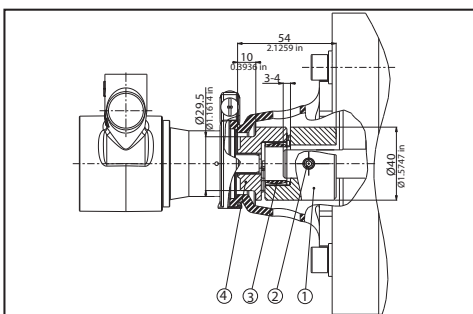

**M80 - B14 (92-80-02)**

POS	DESCRIPTION	MATERIAL	CODE	QUANTITY
1	<b>ADAPTER M80 - B14</b>	PLASTIC	92-01-02	1
2	<b>6 MM FLAT WASHER</b>	STEEL	90-21-07	4
3	<b>SCREW M6X35 MM</b>	STEEL	90-01-04	4

**NEMA 56C (92-80-03)**

POS	DESCRIPTION	MATERIAL	CODE	QUANTITY
1	<b>ADAPTER NEMA 56C</b>	PLASTIC	92-01-03	1
2	<b>10 mm FLAT WASHER</b>	STEEL	90-21-08	4
3	<b>SCREW 3/8" 16X1-1/2"</b>	STEEL	90-01-02	4

**M71 - B14 (91-81-05)**

POS	DESCRIPTION	MATERIAL	CODE	QUANTITY
1	<b>COUPLING WITH 14 mm BORE</b>	BRASS	91-01-06	1
2	<b>INSERT</b>	RUBBER	91-02-03	1
3	<b>COUPLING - FLAT SIDE</b>	BRASS	91-01-03	1

**M80 - B14 (91-81-08)**

POS	DESCRIPTION	MATERIAL	CODE	QUANTITY
1	<b>COUPLING WITH 19 mm BORE</b>	STEEL	91-01-12	1
2	<b>SET SCREW M6X8 mm</b>	STEEL	90-03-05	1
3	<b>INSERT</b>	RUBBER	91-02-02	1
4	<b>COUPLING - FLAT SIDE</b>	STEEL	91-01-08	1

**NEMA 56C(91-81-11)**

POS	DESCRIPTION	MATERIAL	CODE	QUANTITY
1	<b>COUPLING WITH 5/8" BORE</b>	STEEL	91-01-11	1
2	<b>SET SCREW M6X8 mm</b>	STEEL	90-03-05	1
3	<b>INSERT</b>	RUBBER	91-02-02	1
4	<b>COUPLING - FLAT SIDE</b>	STEEL	91-01-08	1