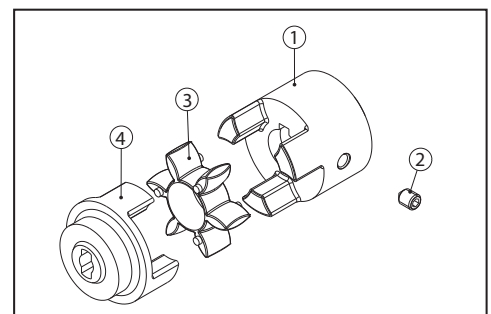

**M80 - B14 (92-80-02)**

POS	DESCRIPTION	MATERIAL	CODE	QUANTITY
1	<b>ADAPTER M80 - B14</b>	PLASTIC	92-01-02	1
2	<b>6 MM FLAT WASHER</b>	STEEL	90-21-07	4
3	<b>SCREW M6X35 MM</b>	STEEL	90-01-04	4

**NEMA 56C (92-80-03)**

POS	DESCRIPTION	MATERIAL	CODE	QUANTITY
1	<b>ADAPTER NEMA 56C</b>	PLASTIC	92-01-03	1
2	<b>10 mm FLAT WASHER</b>	STEEL	90-21-08	4
3	<b>SCREW 3/8" 16X1-1/2"</b>	STEEL	90-01-02	4

**M71 - B14 (91-81-05)**

POS	DESCRIPTION	MATERIAL	CODE	QUANTITY
1	<b>COUPLING WITH 14 mm BORE</b>	BRASS	91-01-06	1
2	<b>INSERT</b>	RUBBER	91-02-03	1
3	<b>COUPLING - FLAT SIDE</b>	BRASS	91-01-03	1

**M80 - B14 (91-81-08)**

POS	DESCRIPTION	MATERIAL	CODE	QUANTITY
1	<b>COUPLING WITH 19 mm BORE</b>	STEEL	91-01-12	1
2	<b>SET SCREW M6X8 mm</b>	STEEL	90-03-05	1
3	<b>INSERT</b>	RUBBER	91-02-02	1
4	<b>COUPLING - FLAT SIDE</b>	STEEL	91-01-08	1

**NEMA 56C(91-81-11)**

POS	DESCRIPTION	MATERIAL	CODE	QUANTITY
1	<b>COUPLING WITH 5/8" BORE</b>	STEEL	91-01-11	1
2	<b>SET SCREW M6X8 mm</b>	STEEL	90-03-05	1
3	<b>INSERT</b>	RUBBER	91-02-02	1
4	<b>COUPLING - FLAT SIDE</b>	STEEL	91-01-08	1