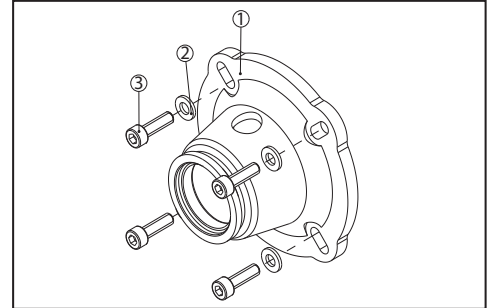

# Rotary vane pumps Adapters and Couplings

**M71 - B14 (92-80-01)**

POS	DESCRIPTION	MATERIAL	CODE	QUANTITY
1	<b>ADAPTER M71 - B14</b>	PLASTIC	92-01-01	1
2	<b>6 MM FLAT WASHER</b>	STEEL	90-21-07	4
3	<b>SCREW M6X20 mm</b>	STEEL	90-01-02	4

**M80 - B14 (92-80-02)**

POS	DESCRIPTION	MATERIAL	CODE	QUANTITY
1	<b>ADAPTER M80 - B14</b>	PLASTIC	92-01-02	1
2	<b>6 MM FLAT WASHER</b>	STEEL	90-21-07	4
3	<b>SCREW M6X35 MM</b>	STEEL	90-01-04	4

**NEMA 56C (92-80-03)**

POS	DESCRIPTION	MATERIAL	CODE	QUANTITY
1	<b>ADAPTER NEMA 56C</b>	PLASTIC	92-01-03	1
2	<b>10 mm FLAT WASHER</b>	STEEL	90-21-08	4
3	<b>SCREW 3/8" 16X1-1/2"</b>	STEEL	90-01-02	4

**M71 - B14 (91-81-05)**

POS	DESCRIPTION	MATERIAL	CODE	QUANTITY
1	<b>COUPLING WITH 14 mm BORE</b>	BRASS	91-01-06	1
2	<b>INSERT</b>	RUBBER	91-02-03	1
3	<b>COUPLING - FLAT SIDE</b>	BRASS	91-01-03	1

**M80 - B14 (91-81-08)**

POS	DESCRIPTION	MATERIAL	CODE	QUANTITY
1	<b>COUPLING WITH 19 mm BORE</b>	STEEL	91-01-12	1
2	<b>SET SCREW M6X8 mm</b>	STEEL	90-03-05	1
3	<b>INSERT</b>	RUBBER	91-02-02	1
4	<b>COUPLING - FLAT SIDE</b>	STEEL	91-01-08	1