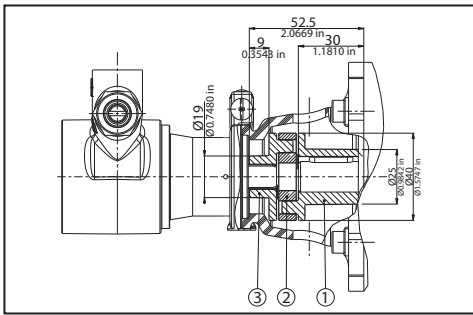

**M80 - B14 (92-80-02)**

POS	DESCRIPTION	MATERIAL	CODE	QUANTITY
1	<b>ADAPTER M80 - B14</b>	PLASTIC	92-01-02	1
2	<b>6 MM FLAT WASHER</b>	STEEL	90-21-07	4
3	<b>SCREW M6X35 MM</b>	STEEL	90-01-04	4

**NEMA 56C (92-80-03)**

POS	DESCRIPTION	MATERIAL	CODE	QUANTITY
1	<b>ADAPTER NEMA 56C</b>	PLASTIC	92-01-03	1
2	<b>10 mm FLAT WASHER</b>	STEEL	90-21-08	4
3	<b>SCREW 3/8" 16X1-1/2"</b>	STEEL	90-01-02	4

**M71 - B14 (91-81-05)**

POS	DESCRIPTION	MATERIAL	CODE	QUANTITY
1	<b>COUPLING WITH 14 mm BORE</b>	BRASS	91-01-06	1
2	<b>INSERT</b>	RUBBER	91-02-03	1
3	<b>COUPLING - FLAT SIDE</b>	BRASS	91-01-03	1

**M80 - B14 (91-81-08)**

POS	DESCRIPTION	MATERIAL	CODE	QUANTITY
1	<b>COUPLING WITH 19 mm BORE</b>	STEEL	91-01-12	1
2	<b>SET SCREW M6X8 mm</b>	STEEL	90-03-05	1
3	<b>INSERT</b>	RUBBER	91-02-02	1
4	<b>COUPLING - FLAT SIDE</b>	STEEL	91-01-08	1

**NEMA 56C(91-81-11)**

POS	DESCRIPTION	MATERIAL	CODE	QUANTITY
1	<b>COUPLING WITH 5/8" BORE</b>	STEEL	91-01-11	1
2	<b>SET SCREW M6X8 mm</b>	STEEL	90-03-05	1
3	<b>INSERT</b>	RUBBER	91-02-02	1
4	<b>COUPLING - FLAT SIDE</b>	STEEL	91-01-08	1