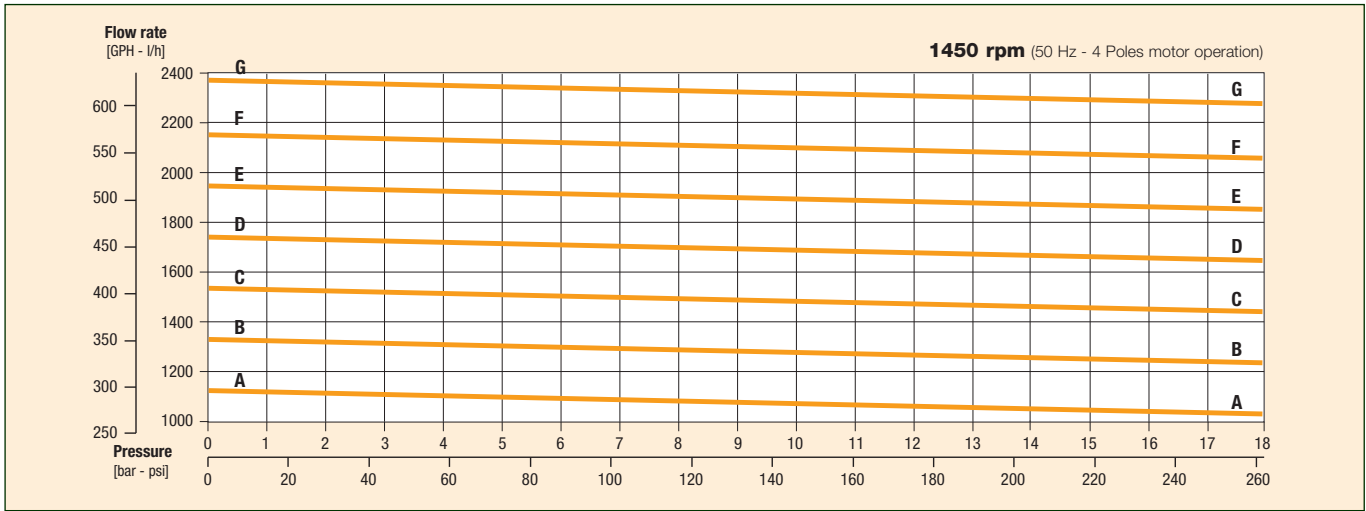

Stainless steel rotary vane pumps PO 4000 series

PO MODEL	4010	4020	4040	4060	4080	4100	4120
Figure	A - A	B - B	C - C	D - D	E - E	F - F	G - G

PO MODEL	4010	4020	4040	4060	4080	4100	4120
Figure	A' - A'	B' - B'	C' - C'	D' - D'	E' - E'	F' - F'	G' - G'