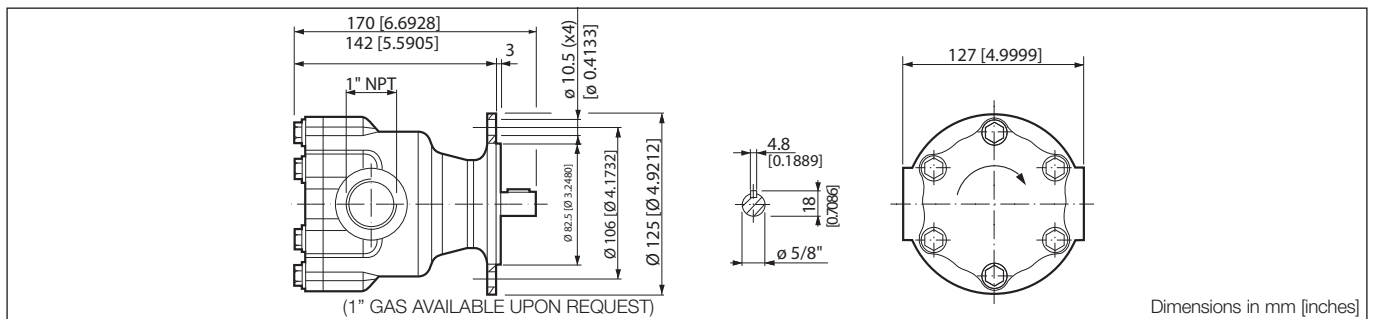

POS	DESCRIPTION	MATERIAL	CODE
1	Pump	Stainless Steel	-
2	Coupling M90	Cast Iron	91-80-03
	Coupling Nema 56C		91-80-05
	Coupling Nema 143TC-145TC		91-80-04
3	Adapter M90 B14 with screws	Aluminium	92-81-02
	Adapter Nema 56C with screws		211605
	Adapter Nema 143TC-145TC with screws		211605