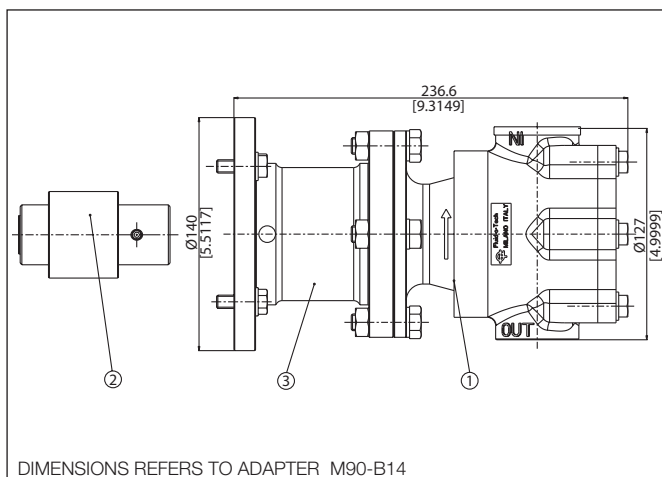

POS	DESCRIPTION	MATERIAL	CODE
1	Pump	Stainless Steel	-
2	Coupling M90	Cast Iron	91-80-03
	Coupling Nema 56C		91-80-05
	Coupling Nema 143TC-145TC		91-80-04
3	Adapter M90 B14 with screws	Aluminium	92-81-02
	Adapter Nema 56C with screws		211605
	Adapter Nema 143TC-145TC with screws		211605