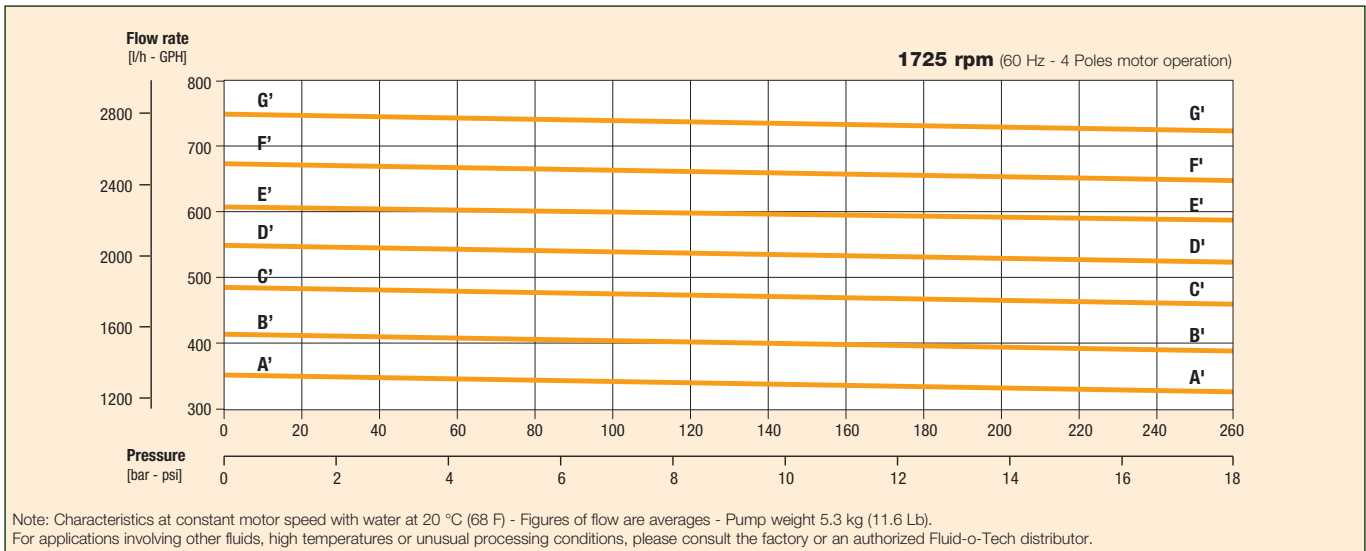

Fluid-o-Tech reserves the right to alter the specifications indicated in this catalogue at any time and without prior notice.

Fluid-o-Tech srl
Via Leonardo da Vinci, 40
20094 Corsico, Milano, Italy
Tel. +39 02 9995 01
Fax +39 02 9995 0999
info@fluidotech.it

Fluid-o-Tech Int'l Inc.
161 Atwater St.,
06479 Plantsville CT (USA)
Tel. +1 (860) 276 9270
Fax +1 (860) 620 0193
info@fluid-o-tech.com

Fluid-o-Tech Int'l Inc. Japan
201, 4-3-10, Todoroki,
Setagaya, Tokyo 158-082, Japan
Tel. +81 (0) (3) 6432 1812
Fax +81 (0) (3) 6432 1813
erkkato@fluidotech.jp

Fluid-o-Tech Asia (Shanghai) Co., Ltd.
2/F, Factory building 6 (1), No. 258, Zhijiang Road,
Fengxian District, Shanghai City, Z.P.: 201499 China
Tel. +86 (021) 67100 838
Fax +86 (021) 67100 605
info@fluidotech-asia.com