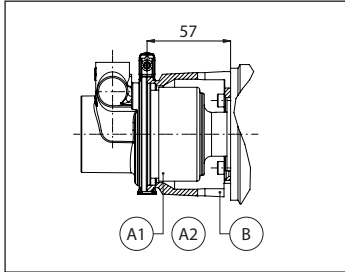

Rotary vane pumps TM-TH series

Mounting kits

COMPLETE ADAPTER UNIT FOR M56-B14 FRAME MOTORS

POS	DESCRIPTION	CODE	QUANTITY
A1	FERRITE DRIVING MAGNET WITH 9 MM Ø BORE	TMAF09S	1
A2	RARE EARTHS DRIVING MAGNET WITH 9 MM Ø BORE	TMAS09S	1
B+A1	M56-B14 ADAPTER + MAGNET TMAF56S	TMBF56S	1
B+A2	M56-B14 ADAPTER + MAGNET TMAS56S	TMBS56S	1

COMPLETE ADAPTER UNIT FOR M63-B14 FRAME MOTORS

POS	DESCRIPTION	CODE	QUANTITY
A1	FERRITE DRIVING MAGNET WITH 11 MM Ø BORE	TMAF11S	1
A2	RARE EARTHS DRIVING MAGNET WITH 11 MM Ø BORE	TMAS11S	1
B+A1	M63-B14 ADAPTER + MAGNET TMAF63S	TMBF63S	1
B+A2	M63-B14 ADAPTER + MAGNET TMAS63S	TMBS63S	1

GRUPPO ADATTATORE PER MOTORI NEMA 56C

POS	DESCRIPTION	CODE	QUANTITY
A1	FERRITE DRIVING MAGNET WITH 5/8" Ø BORE	TMAF5BS	1
A2	RARE EARTHS DRIVING MAGNET WITH 5/8" Ø BORE WITH SHAFT KEY	TMAS5BC	1
B+A1	NEMA 56C ADAPTER + MAGNET TMAF5BS	TMBF5BS	1
B+A2	NEMA 56C ADAPTER + MAGNET TMAS5BC	TMBS5BC	1

COMPLETE ADAPTER UNIT FOR M80-B14 FRAME MOTORS

POS	DESCRIPTION	CODE	QUANTITY
A	RARE EARTHS DRIVING MAGNET WITH 19 MM Ø BORE WITH SHAFT KEY	THAS19C	1
B+A	M80-B14 ADAPTER + MAGNET THAS19C	THBS80C	1

GRUPPO ADATTATORE PER MOTORI NEMA 56C