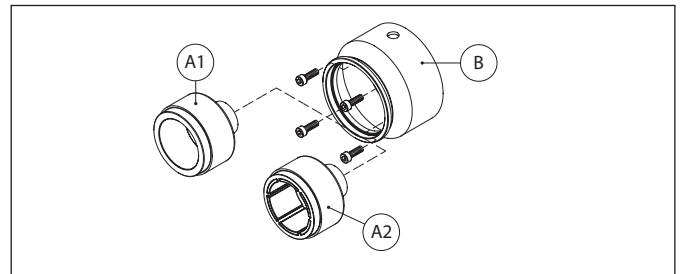

COMPLETE ADAPTER UNIT FOR M63-B14 FRAME MOTORS

POS	DESCRIPTION	CODE	QUANTITY
A1	FERRITE DRIVING MAGNET WITH 11 MM Ø BORE	TMAF11S	1
A2	RARE EARTHS DRIVING MAGNET WITH 11 MM Ø BORE	TMAS11S	1
B+A1	M63-B14 ADAPTER + MAGNET TMAF63S	TMBF63S	1
B+A2	M63-B14 ADAPTER + MAGNET TMAS63S	TMBS63S	1