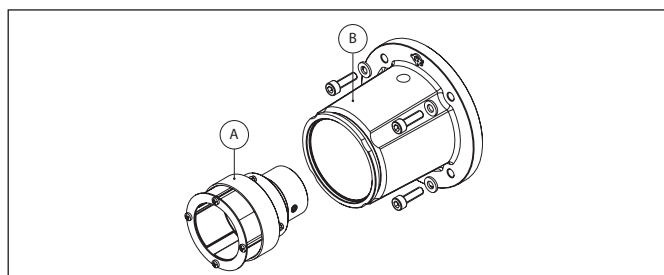

Rotary vane pumps TM-TH series

Mounting kits

COMPLETE ADAPTER UNIT FOR M56-B14 FRAME MOTORS

POS	DESCRIPTION	CODE	QUANTITY
A1	FERRITE DRIVING MAGNET WITH 9 MM Ø BORE	TMAF09S	1
A2	RARE EARTHS DRIVING MAGNET WITH 9 MM Ø BORE	TMAS09S	1
B+A1	M56-B14 ADAPTER + MAGNET TMAF56S	TMBF56S	1
B+A2	M56-B14 ADAPTER + MAGNET TMAS56S	TMBS56S	1

COMPLETE ADAPTER UNIT FOR M63-B14 FRAME MOTORS

POS	DESCRIPTION	CODE	QUANTITY
A1	FERRITE DRIVING MAGNET WITH 11 MM Ø BORE	TMAF11S	1
A2	RARE EARTHS DRIVING MAGNET WITH 11 MM Ø BORE	TMAS11S	1
B+A1	M63-B14 ADAPTER + MAGNET TMAF63S	TMBF63S	1
B+A2	M63-B14 ADAPTER + MAGNET TMAS63S	TMBS63S	1

GRUPPO ADATTATORE PER MOTORI NEMA 56C

POS	DESCRIPTION	CODE	QUANTITY
A1	FERRITE DRIVING MAGNET WITH 5/8" Ø BORE	TMAF5BS	1
A2	RARE EARTHS DRIVING MAGNET WITH 5/8" Ø BORE WITH SHAFT KEY	TMAS5BC	1
B+A1	NEMA 56C ADAPTER + MAGNET TMAF5BS	TMBF5BS	1
B+A2	NEMA 56C ADAPTER + MAGNET TMAS5BC	TMBS5BC	1

COMPLETE ADAPTER UNIT FOR M80-B14 FRAME MOTORS

POS	DESCRIPTION	CODE	QUANTITY
A	RARE EARTHS DRIVING MAGNET WITH 19 MM Ø BORE WITH SHAFT KEY	THAS19C	1
B+A	M80-B14 ADAPTER + MAGNET THAS19C	THBS80C	1

GRUPPO ADATTATORE PER MOTORI NEMA 56C