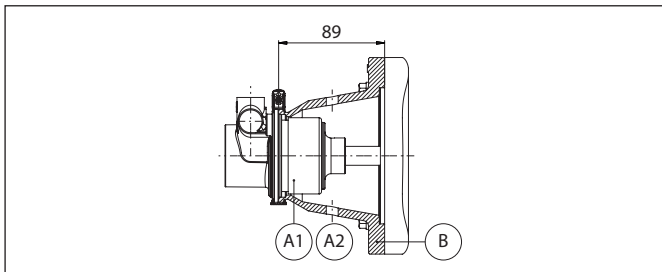

Rotary vane pumps TM-TH series

Mounting kits

COMPLETE ADAPTER UNIT FOR M56-B14 FRAME MOTORS

POS	DESCRIPTION	CODE	QUANTITY
A1	FERRITE DRIVING MAGNET WITH 9 MM Ø BORE	TMAF09S	1
A2	RARE EARTHS DRIVING MAGNET WITH 9 MM Ø BORE	TMAS09S	1
B+A1	M56-B14 ADAPTER + MAGNET TMAF56S	TMBF56S	1
B+A2	M56-B14 ADAPTER + MAGNET TMAS56S	TMBS56S	1

GRUPPO ADATTATORE PER MOTORI NEMA 56C

POS	DESCRIPTION	CODE	QUANTITY
A1	FERRITE DRIVING MAGNET WITH 5/8" Ø BORE	TMAF5BS	1
A2	RARE EARTHS DRIVING MAGNET WITH 5/8" Ø BORE WITH SHAFT KEY	TMAS5BC	1
B+A1	NEMA 56C ADAPTER + MAGNET TMAF5BS	TMBF5BS	1
B+A2	NEMA 56C ADAPTER + MAGNET TMAS5BC	TMBS5BC	1

POS	DESCRIZIONE	CODICE	QUANTITÀ
A	RARE EARTHS DRIVING MAGNET WITH 5/8" Ø BORE WITH SHAFT KEY	THAS5BC	1
B+A	NEMA 56C ADAPTER + MAGNET THAS5BC	THBS5BC	1

Fluid-o-Tech reserves the right to alter the specifications indicated in this catalogue at any time and without prior notice.