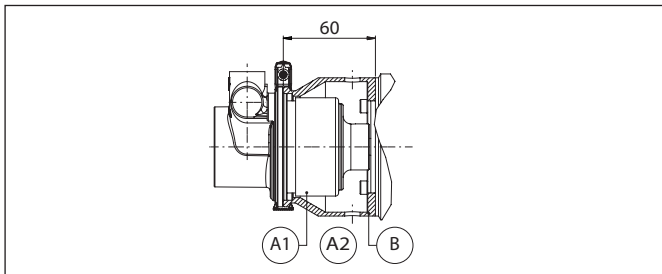

COMPLETE ADAPTER UNIT FOR M63-B14 FRAME MOTORS

POS	DESCRIPTION	CODE	QUANTITY
A1	FERRITE DRIVING MAGNET WITH 11 MM Ø BORE	TMAF11S	1
A2	RARE EARTHS DRIVING MAGNET WITH 11 MM Ø BORE	TMAS11S	1
B+A1	M63-B14 ADAPTER + MAGNET TMAF63S	TMBF63S	1
B+A2	M63-B14 ADAPTER + MAGNET TMAS63S	TMBS63S	1