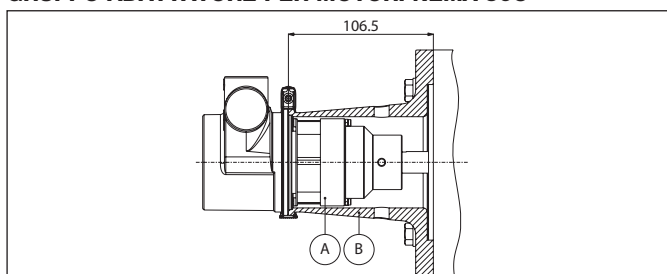

COMPLETE ADAPTER UNIT FOR M80-B14 FRAME MOTORS

POS	DESCRIPTION	CODE	QUANTITY
A	RARE EARTHS DRIVING MAGNET WITH 19 MM Ø BORE WITH SHAFT KEY	THAS19C	1
B+A	M80-B14 ADAPTER + MAGNET THAS19C	THBS80C	1

GRUPPO ADATTATORE PER MOTORI NEMA 56C