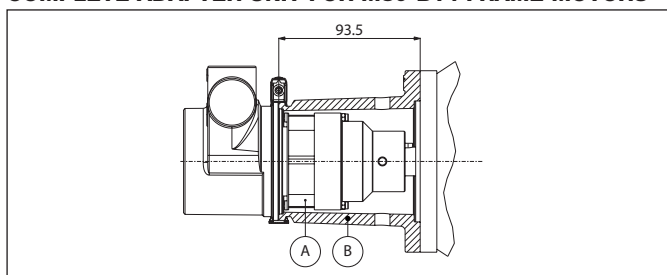

COMPLETE ADAPTER UNIT FOR M63-B14 FRAME MOTORS

POS	DESCRIPTION	CODE	QUANTITY
A1	FERRITE DRIVING MAGNET WITH 11 MM Ø BORE	TMAF11S	1
A2	RARE EARTHS DRIVING MAGNET WITH 11 MM Ø BORE	TMAS11S	1
B+A1	M63-B14 ADAPTER + MAGNET TMAF63S	TMBF63S	1
B+A2	M63-B14 ADAPTER + MAGNET TMAS63S	TMBS63S	1

GRUPPO ADATTATORE PER MOTORI NEMA 56C

POS	DESCRIPTION	CODE	QUANTITY
A1	FERRITE DRIVING MAGNET WITH 5/8" Ø BORE	TMAF5BS	1
A2	RARE EARTHS DRIVING MAGNET WITH 5/8" Ø BORE WITH SHAFT KEY	TMAS5BC	1
B+A1	NEMA 56C ADAPTER + MAGNET TMAF5BS	TMBF5BS	1
B+A2	NEMA 56C ADAPTER + MAGNET TMAS5BC	TMBS5BC	1

COMPLETE ADAPTER UNIT FOR M80-B14 FRAME MOTORS

POS	DESCRIPTION	CODE	QUANTITY
A	RARE EARTHS DRIVING MAGNET WITH 19 MM Ø BORE WITH SHAFT KEY	THAS19C	1
B+A	M80-B14 ADAPTER + MAGNET THAS19C	THBS80C	1

GRUPPO ADATTATORE PER MOTORI NEMA 56C