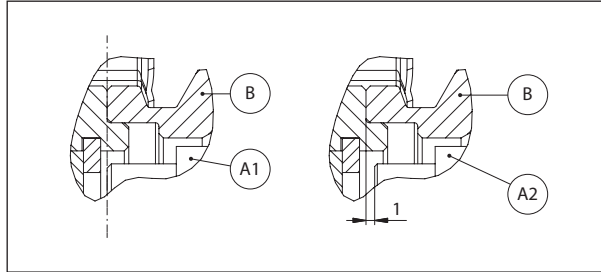

Rotary vane pumps TM-TH series

Mounting kits

COMPLETE ADAPTER UNIT FOR M56-B14 FRAME MOTORS

POS	DESCRIPTION	CODE	QUANTITY
A1	FERRITE DRIVING MAGNET WITH 9 MM Ø BORE	TMAF09S	1
A2	RARE EARTHS DRIVING MAGNET WITH 9 MM Ø BORE	TMAS09S	1
B+A1	M56-B14 ADAPTER + MAGNET TMAF56S	TMBF56S	1
B+A2	M56-B14 ADAPTER + MAGNET TMAS56S	TMBS56S	1

COMPLETE ADAPTER UNIT FOR M63-B14 FRAME MOTORS

POS	DESCRIPTION	CODE	QUANTITY
A1	FERRITE DRIVING MAGNET WITH 11 MM Ø BORE	TMAF11S	1
A2	RARE EARTHS DRIVING MAGNET WITH 11 MM Ø BORE	TMAS11S	1
B+A1	M63-B14 ADAPTER + MAGNET TMAF63S	TMBF63S	1
B+A2	M63-B14 ADAPTER + MAGNET TMAS63S	TMBS63S	1

GRUPPO ADATTATORE PER MOTORI NEMA 56C

POS	DESCRIPTION	CODE	QUANTITY
A1	FERRITE DRIVING MAGNET WITH 5/8" Ø BORE	TMAF5BS	1
A2	RARE EARTHS DRIVING MAGNET WITH 5/8" Ø BORE WITH SHAFT KEY	TMAS5BC	1
B+A1	NEMA 56C ADAPTER + MAGNET TMAF5BS	TMBF5BS	1
B+A2	NEMA 56C ADAPTER + MAGNET TMAS5BC	TMBS5BC	1

COMPLETE ADAPTER UNIT FOR M80-B14 FRAME MOTORS

POS	DESCRIPTION	CODE	QUANTITY
A	RARE EARTHS DRIVING MAGNET WITH 19 MM Ø BORE WITH SHAFT KEY	THAS19C	1
B+A	M80-B14 ADAPTER + MAGNET THAS19C	THBS80C	1

GRUPPO ADATTATORE PER MOTORI NEMA 56C