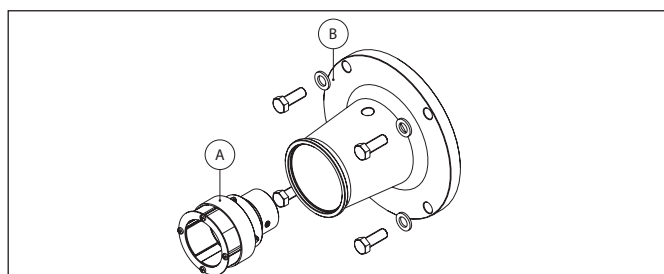

GRUPPO ADATTATORE PER MOTORI NEMA 56C

POS	DESCRIPTION	CODE	QUANTITY
A1	FERRITE DRIVING MAGNET WITH 5/8" Ø BORE	TMAF5BS	1
A2	RARE EARTHS DRIVING MAGNET WITH 5/8" Ø BORE WITH SHAFT KEY	TMAS5BC	1
B+A1	NEMA 56C ADAPTER + MAGNET TMAF5BS	TMBF5BS	1
B+A2	NEMA 56C ADAPTER + MAGNET TMAS5BC	TMBS5BC	1

COMPLETE ADAPTER UNIT FOR M80-B14 FRAME MOTORS

POS	DESCRIPTION	CODE	QUANTITY
A	RARE EARTHS DRIVING MAGNET WITH 19 MM Ø BORE WITH SHAFT KEY	THAS19C	1
B+A	M80-B14 ADAPTER + MAGNET THAS19C	THBS80C	1

GRUPPO ADATTATORE PER MOTORI NEMA 56C

POS	DESCRIZIONE	CODICE	QUANTITÀ
A	RARE EARTHS DRIVING MAGNET WITH 5/8" Ø BORE WITH SHAFT KEY	THAS5BC	1
B+A	NEMA 56C ADAPTER + MAGNET THAS5BC	THBS5BC	1

Fluid-o-Tech reserves the right to alter the specifications indicated in this catalogue at any time and without prior notice.