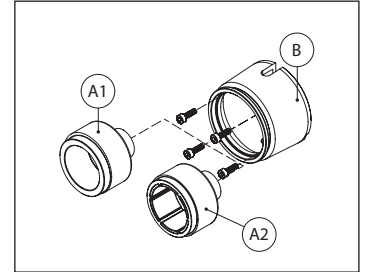

Rotary vane pumps TM-TH series

Mounting kits

COMPLETE ADAPTER UNIT FOR M56-B14 FRAME MOTORS

POS	DESCRIPTION	CODE	QUANTITY
A1	FERRITE DRIVING MAGNET WITH 9 MM Ø BORE	TMAF09S	1
A2	RARE EARTHS DRIVING MAGNET WITH 9 MM Ø BORE	TMAS09S	1
B+A1	M56-B14 ADAPTER + MAGNET TMAF56S	TMBF56S	1
B+A2	M56-B14 ADAPTER + MAGNET TMAS56S	TMBS56S	1

GRUPPO ADATTATORE PER MOTORI NEMA 56C

POS	DESCRIPTION	CODE	QUANTITY
A1	FERRITE DRIVING MAGNET WITH 5/8" Ø BORE	TMAF5BS	1
A2	RARE EARTHS DRIVING MAGNET WITH 5/8" Ø BORE WITH SHAFT KEY	TMAS5BC	1
B+A1	NEMA 56C ADAPTER + MAGNET TMAF5BS	TMBF5BS	1
B+A2	NEMA 56C ADAPTER + MAGNET TMAS5BC	TMBS5BC	1

COMPLETE ADAPTER UNIT FOR M80-B14 FRAME MOTORS

POS	DESCRIPTION	CODE	QUANTITY
A	RARE EARTHS DRIVING MAGNET WITH 19 MM Ø BORE WITH SHAFT KEY	THAS19C	1
B+A	M80-B14 ADAPTER + MAGNET THAS19C	THBS80C	1

GRUPPO ADATTATORE PER MOTORI NEMA 56C

POS	DESCRIZIONE	CODICE	QUANTITÀ
A	RARE EARTHS DRIVING MAGNET WITH 5/8" Ø BORE WITH SHAFT KEY	THAS5BC	1
B+A	NEMA 56C ADAPTER + MAGNET THAS5BC	THBS5BC	1

Fluid-o-Tech reserves the right to alter the specifications indicated in this catalogue at any time and without prior notice.