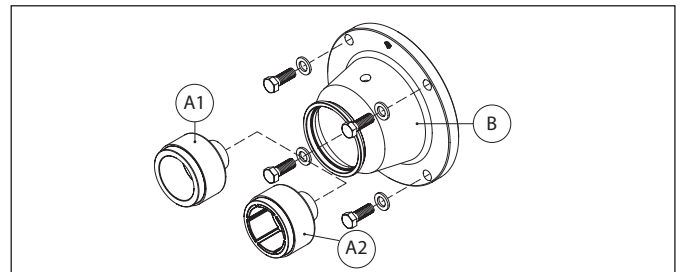

Rotary vane pumps TM-TH series

Mounting kits

COMPLETE ADAPTER UNIT FOR M56-B14 FRAME MOTORS

POS	DESCRIPTION	CODE	QUANTITY
A1	FERRITE DRIVING MAGNET WITH 9 MM Ø BORE	TMAF09S	1
A2	RARE EARTHS DRIVING MAGNET WITH 9 MM Ø BORE	TMAS09S	1
B+A1	M56-B14 ADAPTER + MAGNET TMAF56S	TMBF56S	1
B+A2	M56-B14 ADAPTER + MAGNET TMAS56S	TMBS56S	1

GRUPPO ADATTATORE PER MOTORI NEMA 56C

POS	DESCRIPTION	CODE	QUANTITY
A1	FERRITE DRIVING MAGNET WITH 5/8" Ø BORE	TMAF5BS	1
A2	RARE EARTHS DRIVING MAGNET WITH 5/8" Ø BORE WITH SHAFT KEY	TMAS5BC	1
B+A1	NEMA 56C ADAPTER + MAGNET TMAF5BS	TMBF5BS	1
B+A2	NEMA 56C ADAPTER + MAGNET TMAS5BC	TMBS5BC	1

COMPLETE ADAPTER UNIT FOR M80-B14 FRAME MOTORS

POS	DESCRIPTION	CODE	QUANTITY
A	RARE EARTHS DRIVING MAGNET WITH 19 MM Ø BORE WITH SHAFT KEY	THAS19C	1
B+A	M80-B14 ADAPTER + MAGNET THAS19C	THBS80C	1

GRUPPO ADATTATORE PER MOTORI NEMA 56C

POS	DESCRIZIONE	CODICE	QUANTITÀ
A	RARE EARTHS DRIVING MAGNET WITH 5/8" Ø BORE WITH SHAFT KEY	THAS5BC	1
B+A	NEMA 56C ADAPTER + MAGNET THAS5BC	THBS5BC	1

Fluid-o-Tech reserves the right to alter the specifications indicated in this catalogue at any time and without prior notice.