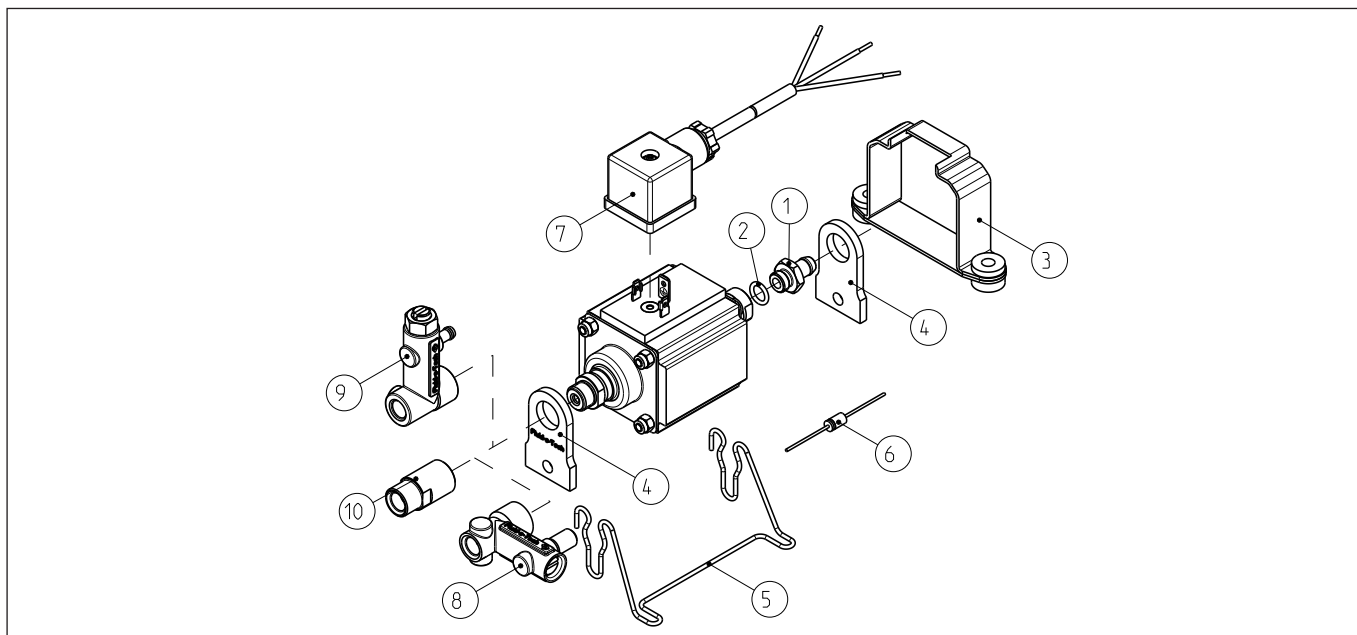

Solenoid pumps accessories and fittings

POS	DESCRIPTION	MATERIAL	CODE	NOTES
1	HOSE FITTING	BRASS	23165	
2	HOSE FITTING O-RING	NBR	90-23-29	
		VITON®	90-23-30	
3	METAL BRACKET		A	
			B2	
4	RUBBER BRACKET	EPDM	23106	
5	WIRE BRACKET	S.S.	23036	
6	DIODE		23457	3 A diode
7	PLUG+DIODE+WIRE		C1A	wire towards/inlet
			C1B	wire towards/outlet
	PLUG+DIODE W/O WIRE		C5	
8	RELIEF VALVE	BRASS	B2E	NBR seals
9	1/8" GAS flow regulator	PLASTIC	R1E	
	1/8" GAS fitting	BRASS	M1E	
	1/8" GAS fitting with VITON® seals	BRASS	M1V	
	1/8" GAS fitting	PLASTIC	M2E	
	1/8" GAS fitting with VITON® seals	PLASTIC	M2V	
10	1/8" GAS high flow fitting	BRASS	M3E	
	1/8" GAS high flow fitting with VITON® seals	BRASS	M3V	
	1/8" GAS high flow fitting with PTFE seals	BRASS	M3T	
	1/8" NPT high flow fitting with VITON® seals	BRASS	M9V	